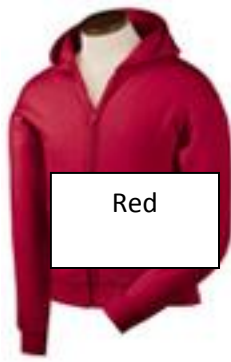

Color and Size Information

Black

Light Blue

Light Pink

Navy

Red

Royal

Sports
Gray

White

BODY LENGTH	S	18
	M	21
	L	24
	XL	26

BODY WIDTH	S	14
	M	16
	L	18
	XL	20

FULL BODY LENGTH	S	19
	M	21
	L	24
	XL	26

SLEEVE LENGTH	S	16.5
	M	18.5
	L	20.5
	XL	23

S-L: Black, Light Blue, Light Pink, Navy, Red, Royal, Sport Grey, White